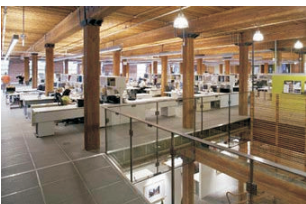

Stantec

LEED Gold

23,000 sq. ft. of Access Flooring complete with Underfloor Air and Modular Wiring.