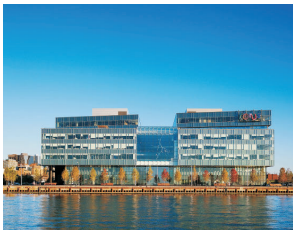

Corus Waterfront Project

LEED Gold

43,000 sq. ft. of Access Flooring